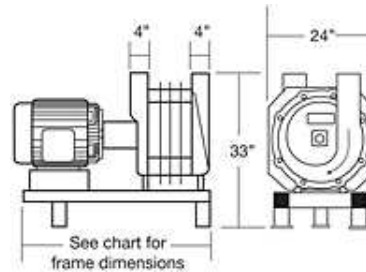

Results 1 - 5 of 5

Item #	Total Simultaneous Users	Power @ 3600 RPM	Vacuum Frame Dimensions	Weight	Noise at 10 feet
C214-0722	1-2 Simultaneous Users	7.5 hp	24" wide x 33" high x 38" long	475 lb	68 dB
C214-1032	3-4 Simultaneous Users	10 hp	24" wide x 33" high x 38" long	550 lb	70 dB
C214-1542	4-5 Simultaneous Users	15 hp	24" wide x 33" high x 48" long	675 lb	71 dB
C214-2052	5-6 Simultaneous Users	20 hp	24" wide x 33" high x 48" long	750 lb	72 dB
C214-2562	6-7 Simultaneous Users	25 hp	24" wide x 33" high x 54" long	900 lb	74 dB