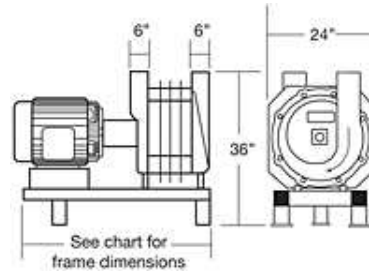

Results 1 - 2 of 2

Item #	Total Simultaneous Users	Power @ 3600 RPM	Vacuum Frame Dimensions	Weight	Noise at 10 feet
C216-2562	8-10 Simultaneous Users	25 hp	24" wide x 36" high x 60" long	950 lb	72 dB
C216-3072	10-12 Simultaneous Users	30 hp	24" wide x 36" high x 64" long	1000 lb	74 dB